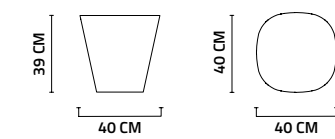

CHAIR

PAINTING

Ø : 60 CM

SIDE TABLE

BOOKCASE

COVER BLOCK

SHOWCASE

TV LOWER BLOCK