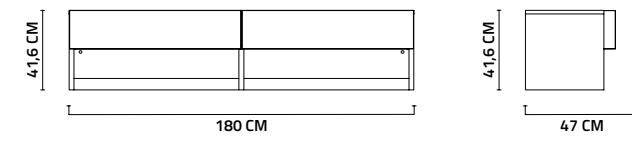

CHAIR

PAINTING

Ø : 60 CM

SIDE TABLE

BOOKCASE

COVER BLOCK

SHOWCASE

TV LOWER BLOCK