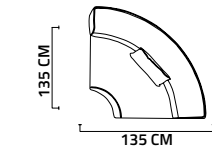

CORNER MODULE