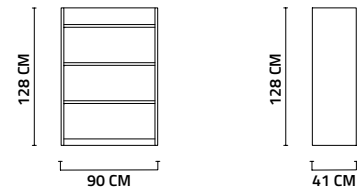

CHAIR

PAINTING

Ø : 60 CM

SIDE TABLE

BOOKCASE

COVER BLOCK

SHOWCASE

TV LOWER BLOCK