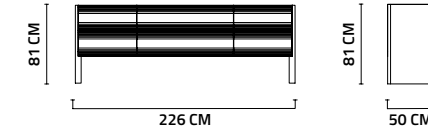

ONE SEATER

COFFEE TABLE MODULE

POUF

3 SEATER

SIDEBOARD

DINING TABLE

CHAIR

SHOWCASE

BOOKCASE

DRESSER