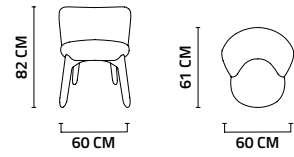

3 SEATER

SIDEBORD

WOODEN DINING TABLE

ARMCHAIR

GLASS DINING TABLE

DINING TABLE

ITAME COLLECTION
TECHNICAL NOTES

CHAIR