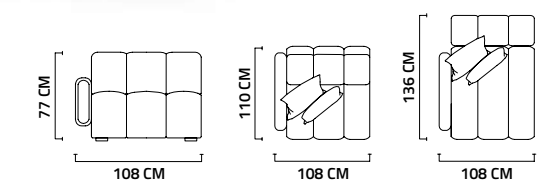

LEFT - RIGHT W/ARM