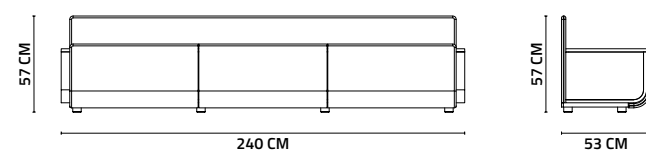

SHOWCASE

BOOKCASE

COFFEE TABLE (BIG - SMALL)

240 CM LOWER BLOCK

SHELF BLOCK - LOWER BLOCK

NEVADA COLLECTION
TECHNICAL NOTES

LEFT - RIGHT W/ARM

POUF