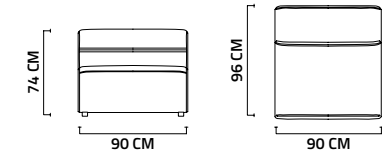

MIDDLE MODULE