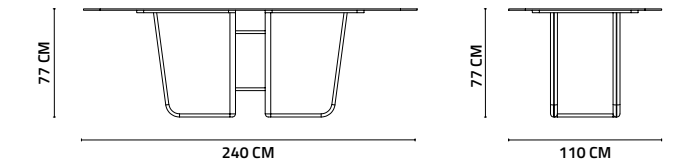

3 SEATER

SIDEBORD

WOODEN DINING TABLE

ARMCHAIR

GLASS DINING TABLE

DINING TABLE

ITAME COLLECTION
TECHNICAL NOTES

CHAIR