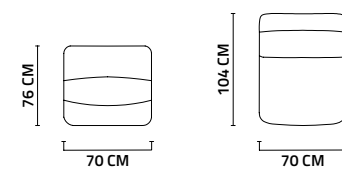

DRESSING

TV LOWER BLOCK

SHOWCASE

SIDE TABLE

COFFEE TABLE

PAINTING

G/W: 84 CM , Y/H: 124 CM

4 SEATER

3 SEATER

4 SEATER W/ARM

3 SEATER W/ARM

105 CM MIDDLE MODULE

70 CM MIDDLE MODULE

ARMCHAIR

DINING TABLE

SIDEBOARD