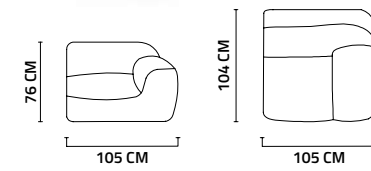

3 SEATER W/ARM