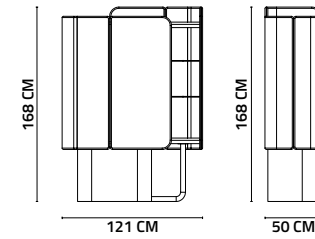

SHOWCASE

BOOKCASE

COFFEE TABLE (BIG - SMALL)

240 CM LOWER BLOCK

SHELF BLOCK - LOWER BLOCK

NEVADA COLLECTION
TECHNICAL NOTES

LEFT - RIGHT W/ARM

POUF