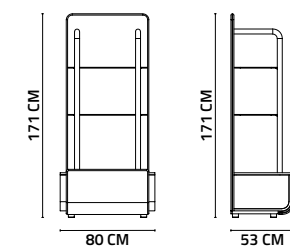

3 SEATER

SIDEBORD

WOODEN DINING TABLE

ARMCHAIR

GLASS DINING TABLE

DINING TABLE

ITAME COLLECTION
TECHNICAL NOTES

CHAIR

SHOWCASE

BOOKCASE

COFFEE TABLE (BIG - SMALL)

240 CM LOWER BLOCK

SHELF BLOCK - LOWER BLOCK

NEVADA COLLECTION
TECHNICAL NOTES

LEFT - RIGHT W/ARM

POUF