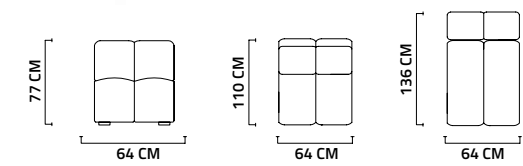

CHAIR

PAINTING

Ø : 60 CM

SIDE TABLE

BOOKCASE

COVER BLOCK

SHOWCASE

TV LOWER BLOCK

BIG COFFEE TABLE

MEDIUM COFFEE TABLE

RELAX W/ARM

LEFT - RIGHT W/ARM

MIDDLE MODULE

MIDDLE MODULE 64 CM

CORNER MODULE

ARMCHAIR