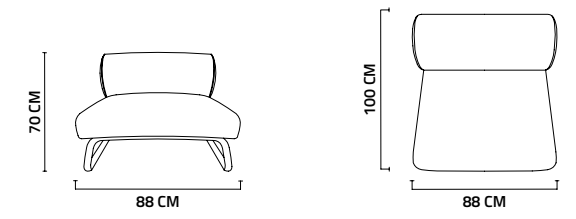

3 SEATER

SIDEBORD

WOODEN DINING TABLE

ARMCHAIR

GLASS DINING TABLE

DINING TABLE

ITAME COLLECTION
TECHNICAL NOTES

CHAIR