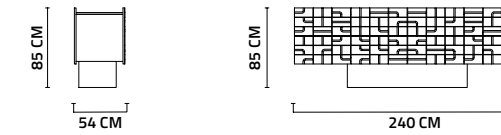

3 SEATER

4 SEATER W/ARM

3 SEATER W/ARM

105 CM MIDDLE MODULE

70 CM MIDDLE MODULE

ARMCHAIR

DINING TABLE

SIDEBOARD