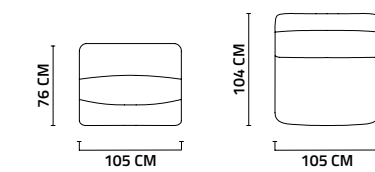

3 SEATER

4 SEATER W/ARM

3 SEATER W/ARM

105 CM MIDDLE MODULE

70 CM MIDDLE MODULE

ARMCHAIR

DINING TABLE

SIDEBOARD