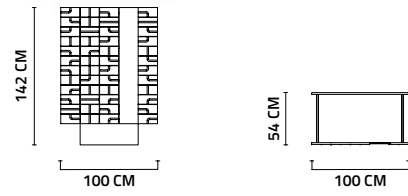

CHAIR

PAINTING

Ø : 60 CM

SIDE TABLE

BOOKCASE

COVER BLOCK

SHOWCASE

TV LOWER BLOCK