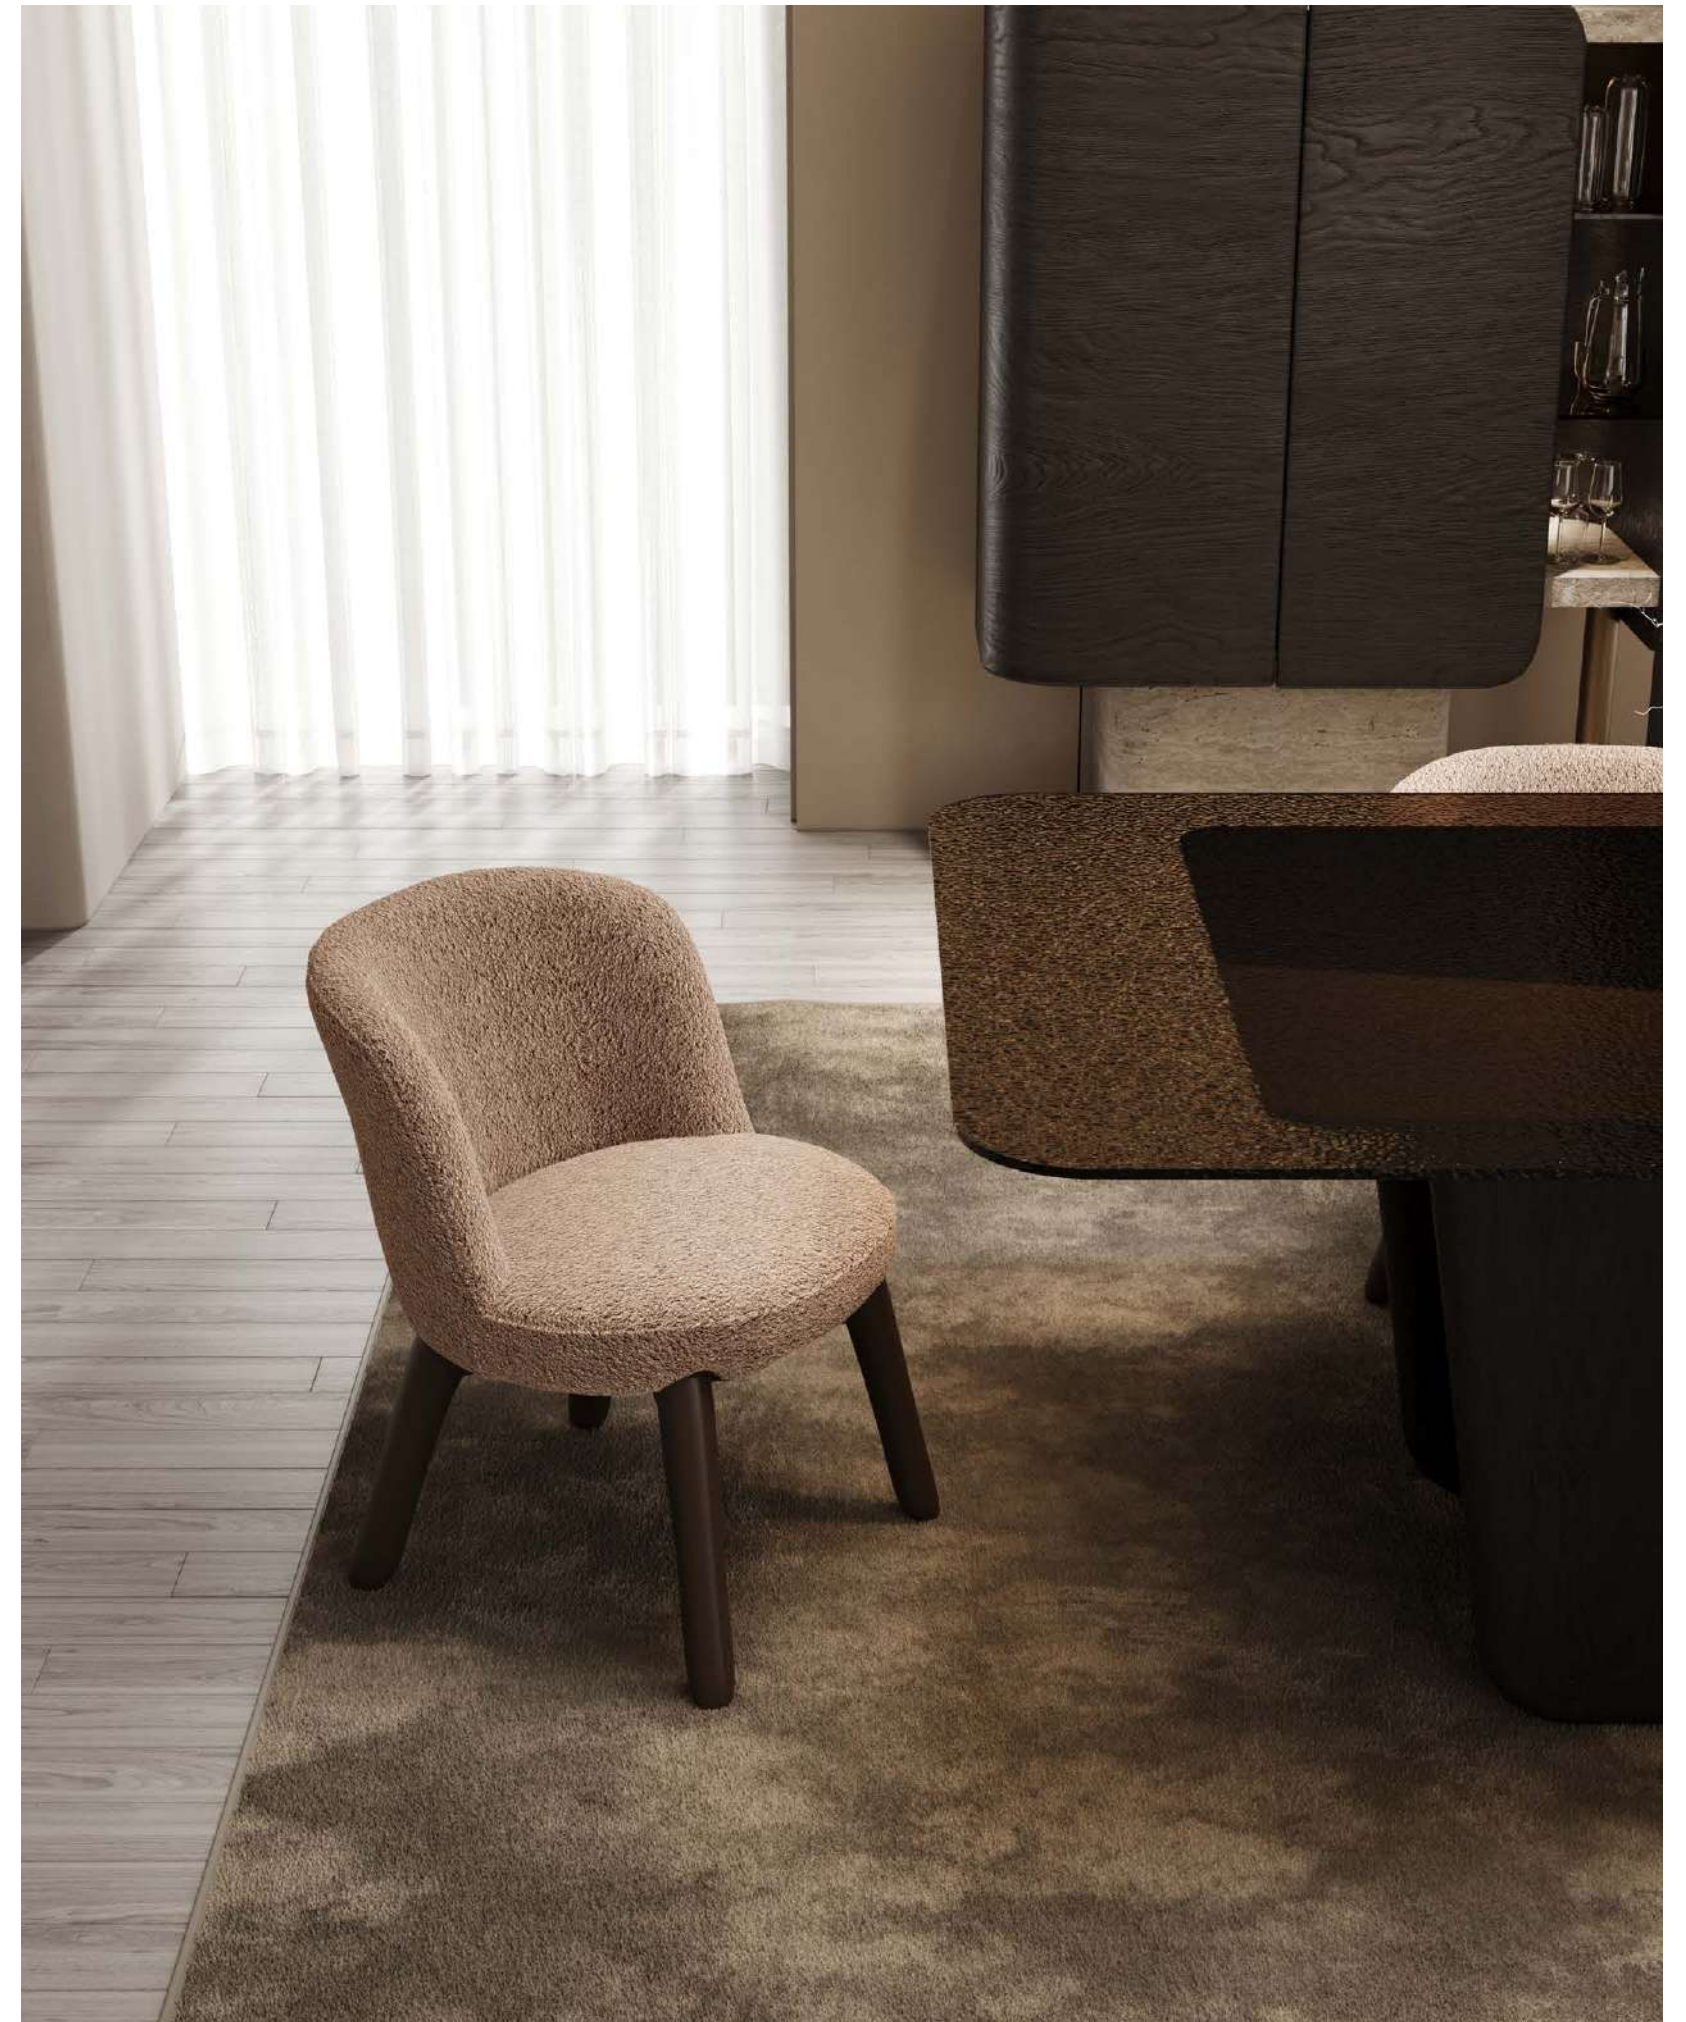

With its strong presence and clean form, this console brings a sophisticated depth to the space through its dark wood surfaces and stone-accented base. Its closed design maintains a neat appearance, while the illuminated interior shelves allow you to elegantly display decorative pieces. Combining modern lines with balanced proportions, it serves as both a functional and aesthetic complement to your living space.