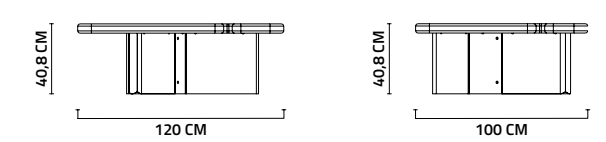

DRESSING

TV LOWER BLOCK

SHOWCASE

SIDE TABLE

COFFEE TABLE

PAINTING

G/W: 84 CM , Y/H: 124 CM

4 SEATER