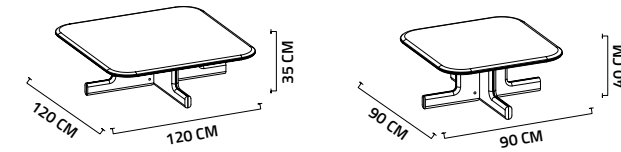

COFFEE TABLE (BIG - SMALL)