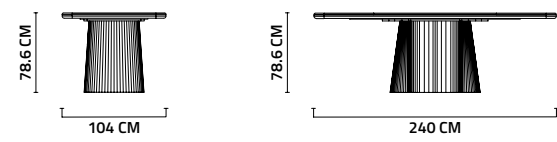

DINNING TABLE

SIDEBOARD