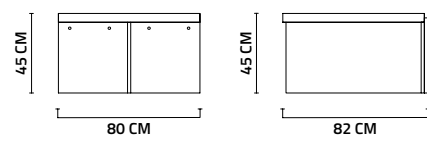

BIG COFFEE TABLE