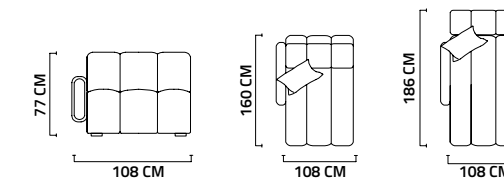

RELAX W/ARM