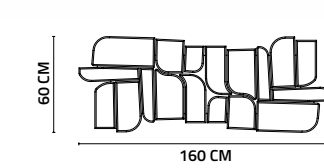

3 SEATER

SIDEBORD

WOODEN DINING TABLE

ARMCHAIR

GLASS DINING TABLE

DINING TABLE

ITAME COLLECTION
TECHNICAL NOTES

CHAIR