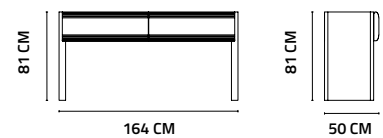

ONE SEATER

COFFEE TABLE MODULE

POUF

3 SEATER

SIDEBOARD

DINING TABLE

CHAIR

SHOWCASE

BOOKCASE

DRESSER