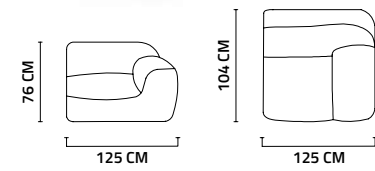

4 SEATER W/ARM