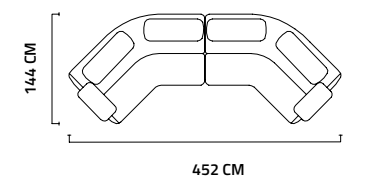

CURVED MODULE WITH ARM

CORNER MODULE

ARM MODULE

MIDDLE MODULE

RELAX MODULE

ARMCHAIR

3 SEATER

RELAX MODULE

STANDART CORNER SET

OPTION 1

OPTION 2

OPTION 3