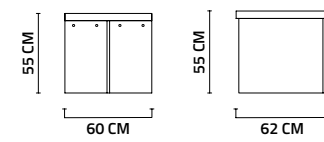

MEDIUM COFFEE TABLE