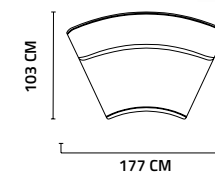

CURVED MIDDLE MODULE