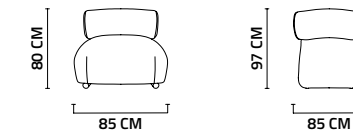

DRESSING

TV LOWER BLOCK

SHOWCASE

SIDE TABLE

COFFEE TABLE

PAINTING

G/W: 84 CM , Y/H: 124 CM

4 SEATER

3 SEATER

4 SEATER W/ARM

3 SEATER W/ARM

105 CM MIDDLE MODULE

70 CM MIDDLE MODULE

ARMCHAIR

DINING TABLE

SIDEBOARD