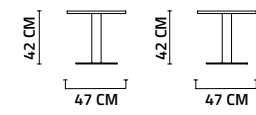

SIDE TABLE

TV LEFT-RIGHT PANEL

TV LOWER BLOCK

COFFEE TABLE

TV CENTER PANEL

TV SINGLE (LEFT-RIGHT) BLOCK

3 SEATER

SIDEBORD

WOODEN DINING TABLE

ARMCHAIR

GLASS DINING TABLE

DINING TABLE