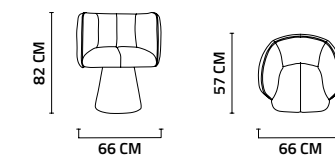

DRESSING

TV LOWER BLOCK

SHOWCASE

SIDE TABLE

COFFEE TABLE

PAINTING

G/W: 84 CM , Y/H: 124 CM

4 SEATER

3 SEATER

4 SEATER W/ARM

3 SEATER W/ARM

105 CM MIDDLE MODULE

70 CM MIDDLE MODULE

ARMCHAIR

DINING TABLE

SIDEBOARD

CHAIR

PAINTING

Ø : 60 CM

SIDE TABLE

BOOKCASE

COVER BLOCK

SHOWCASE

TV LOWER BLOCK