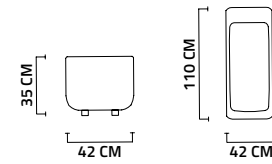

COFFEE TABLE MODULE