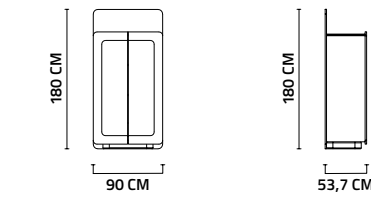

DRESSING

TV LOWER BLOCK

SHOWCASE

SIDE TABLE

COFFEE TABLE

PAINTING

G/W: 84 CM , Y/H: 124 CM

4 SEATER