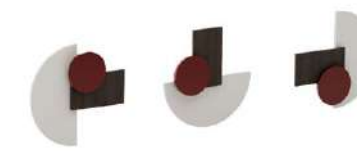

4 SEATER

3 SEATER

4 SEATER W/ARM

3 SEATER W/ARM

105 CM MIDDLE MODULE

70 CM MIDDLE MODULE

ARMCHAIR

DINING TABLE

SIDEBOARD

CHAIR

PAINTING

Ø : 60 CM

SIDE TABLE