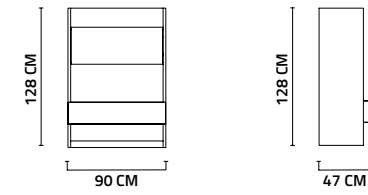

CHAIR

PAINTING

Ø : 60 CM

SIDE TABLE

BOOKCASE

COVER BLOCK

SHOWCASE

TV LOWER BLOCK