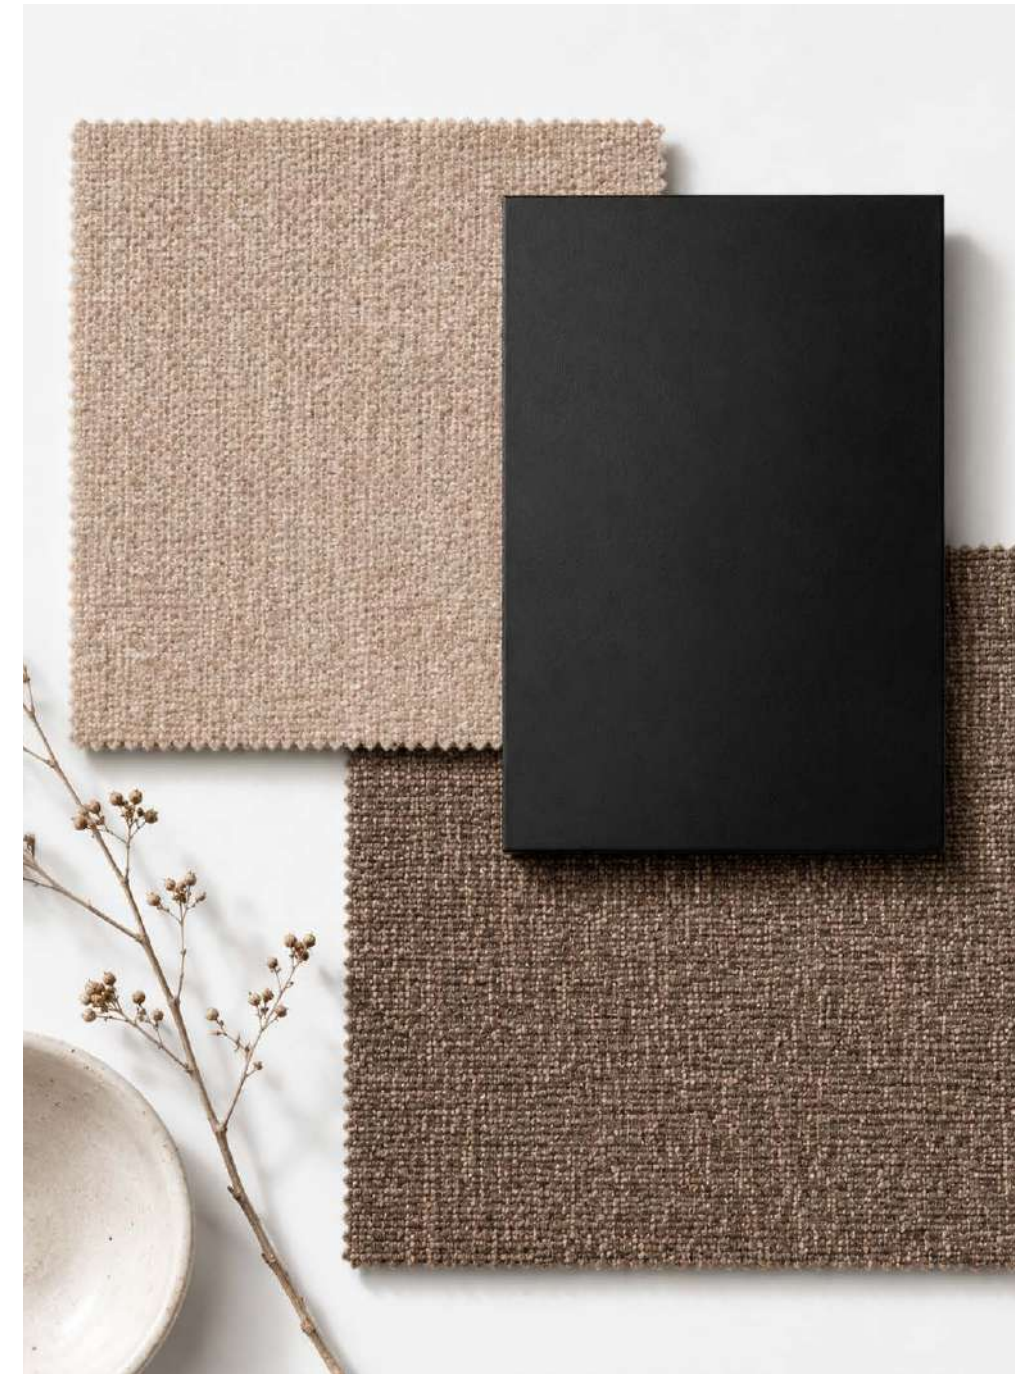

With its wide and fluid form, the Nevada corner sofa brings both comfort and visual harmony to your living space. Its soft-textured upholstery and ergonomic seating provide exceptional comfort even during extended use, while its modular structure allows it to adapt easily to different layouts. The rounded lines and minimal design language create a modern and inviting atmosphere. It stands out with its functionality, making it ideal for both everyday living and hosting guests.

NEVADA COLLECTION