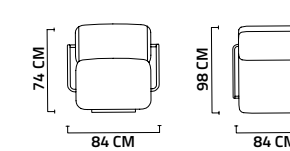

CHAIR

PAINTING

Ø : 60 CM

SIDE TABLE

BOOKCASE

COVER BLOCK

SHOWCASE

TV LOWER BLOCK

BIG COFFEE TABLE

MEDIUM COFFEE TABLE

RELAX W/ARM

LEFT - RIGHT W/ARM

MIDDLE MODULE

MIDDLE MODULE 64 CM

CORNER MODULE

ARMCHAIR