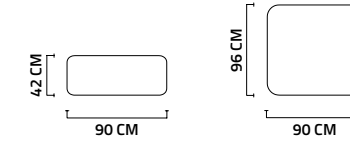

SHOWCASE

BOOKCASE

COFFEE TABLE (BIG - SMALL)

240 CM LOWER BLOCK

SHELF BLOCK - LOWER BLOCK

NEVADA COLLECTION
TECHNICAL NOTES

LEFT - RIGHT W/ARM

POUF