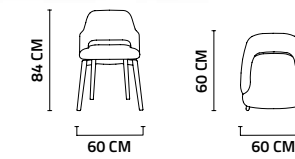

ONE SEATER

COFFEE TABLE MODULE

POUF

3 SEATER

SIDEBOARD

DINING TABLE

CHAIR

SHOWCASE

BOOKCASE

DRESSER