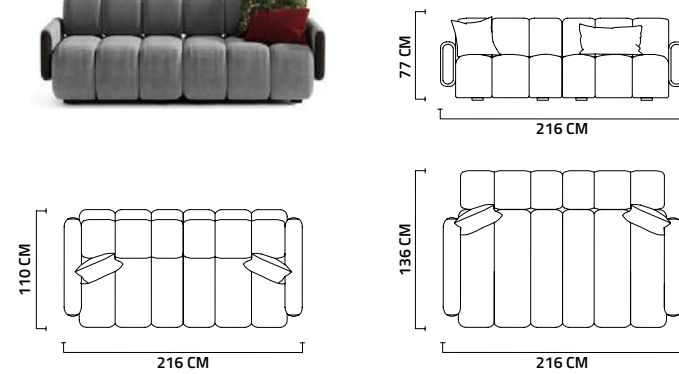

ONE SEATER

COFFEE TABLE MODULE

POUF

3 SEATER

SIDEBOARD

DINING TABLE

CHAIR

SHOWCASE