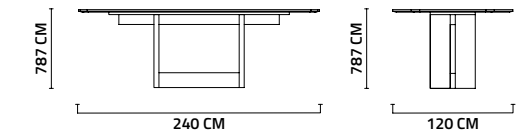

3 SEATER

4 SEATER W/ARM

3 SEATER W/ARM

105 CM MIDDLE MODULE

70 CM MIDDLE MODULE

ARMCHAIR

DINING TABLE

SIDEBOARD