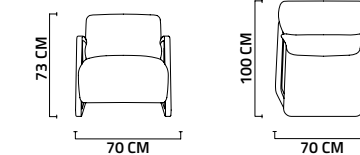

VERA ARMCHAIR