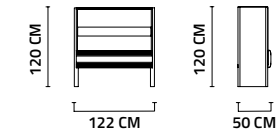

ONE SEATER

COFFEE TABLE MODULE

POUF

3 SEATER

SIDEBOARD

DINING TABLE

CHAIR

SHOWCASE

BOOKCASE

DRESSER