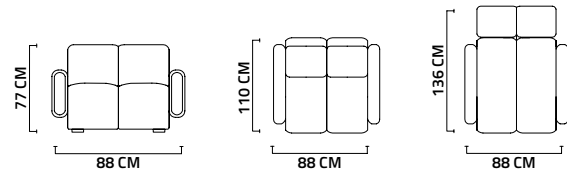

ONE SEATER

COFFEE TABLE MODULE

POUF

3 SEATER

SIDEBOARD

DINING TABLE

CHAIR

SHOWCASE

BOOKCASE

DRESSER