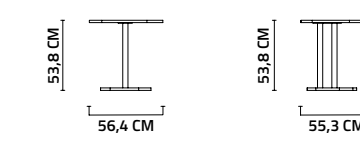

DRESSING

TV LOWER BLOCK

SHOWCASE

SIDE TABLE

COFFEE TABLE

PAINTING

G/W: 84 CM , Y/H: 124 CM

4 SEATER