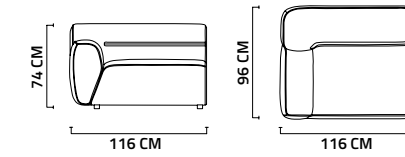

SHOWCASE

BOOKCASE

COFFEE TABLE (BIG - SMALL)

240 CM LOWER BLOCK

SHELF BLOCK - LOWER BLOCK

NEVADA COLLECTION
TECHNICAL NOTES

LEFT - RIGHT W/ARM

POUF