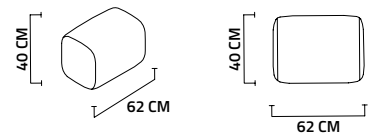

ONE SEATER

COFFEE TABLE MODULE

POUF

3 SEATER

SIDEBOARD

DINING TABLE

CHAIR

SHOWCASE

BOOKCASE

DRESSER