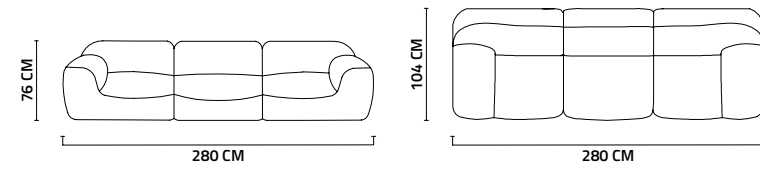

DRESSING

TV LOWER BLOCK

SHOWCASE

SIDE TABLE

COFFEE TABLE

PAINTING

G/W: 84 CM , Y/H: 124 CM

4 SEATER