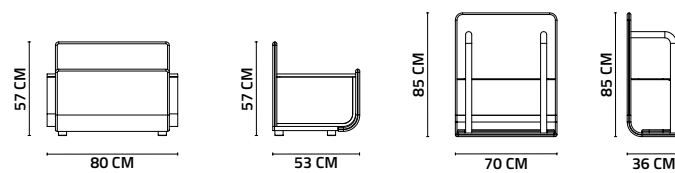

SHOWCASE

BOOKCASE

COFFEE TABLE (BIG - SMALL)

240 CM LOWER BLOCK

SHELF BLOCK - LOWER BLOCK

NEVADA COLLECTION
TECHNICAL NOTES

LEFT - RIGHT W/ARM

POUF