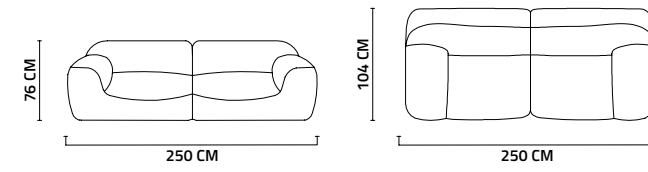

4 SEATER

3 SEATER

4 SEATER W/ARM

3 SEATER W/ARM

105 CM MIDDLE MODULE

70 CM MIDDLE MODULE

ARMCHAIR

DINING TABLE

SIDEBOARD

CHAIR

PAINTING

Ø : 60 CM

SIDE TABLE