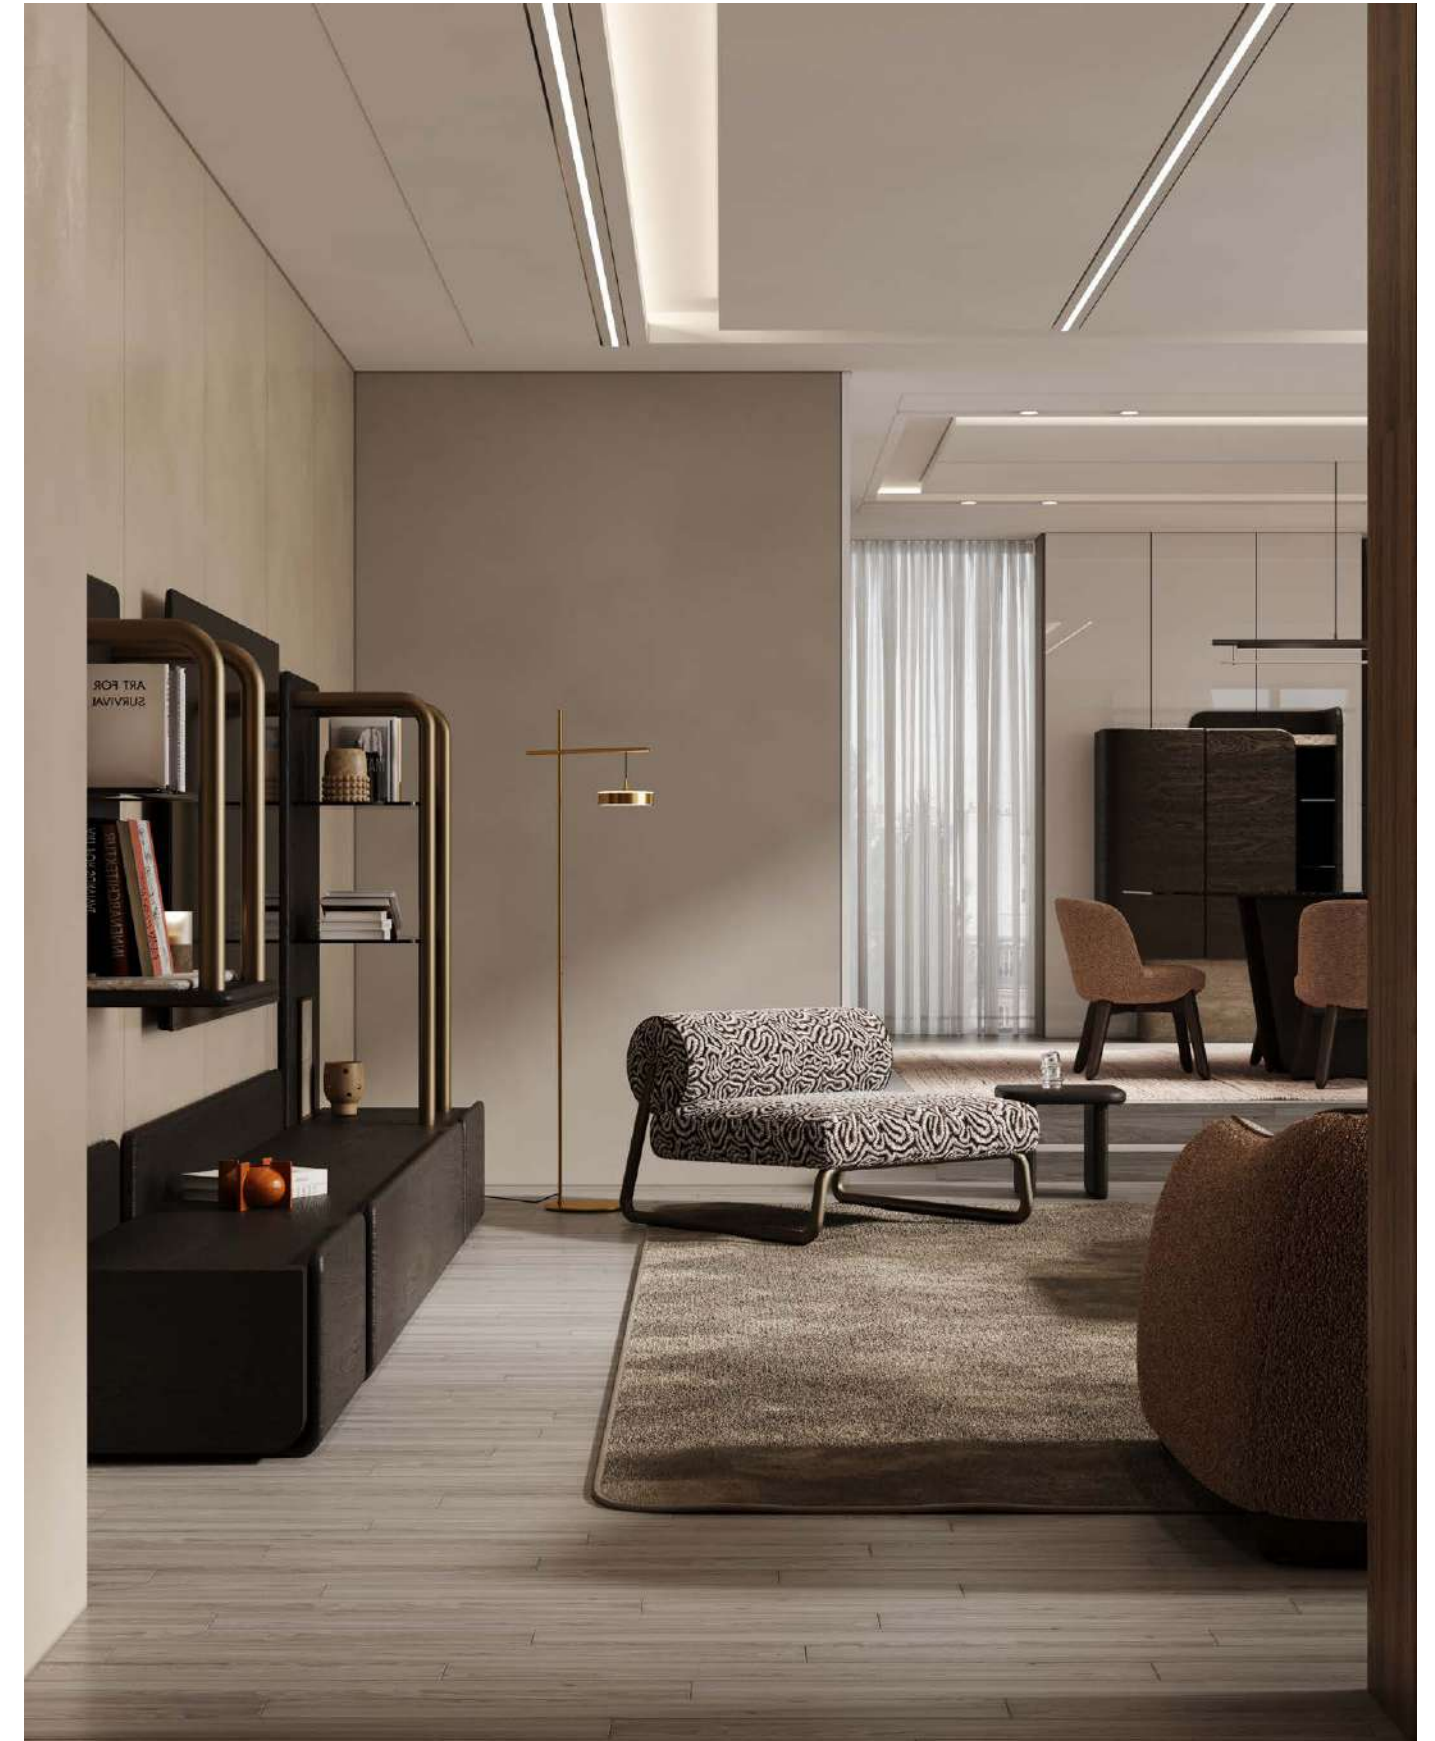

armchair ; **ITAME** wall unit ; **ITAME**