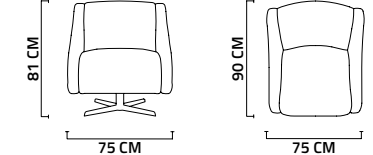

SORA ARMCHAIR